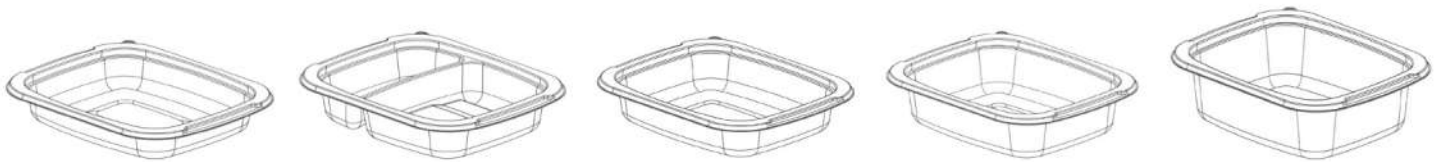

SIZE (in)

6 x 5.25 x 1

QTY/CS : 500

Colors : ○ White ● Black

Single serve

○ **W-112-2**

Description
Microwaveable
12 oz

SIZE (in)
7.5 x 5.88 x 1.19