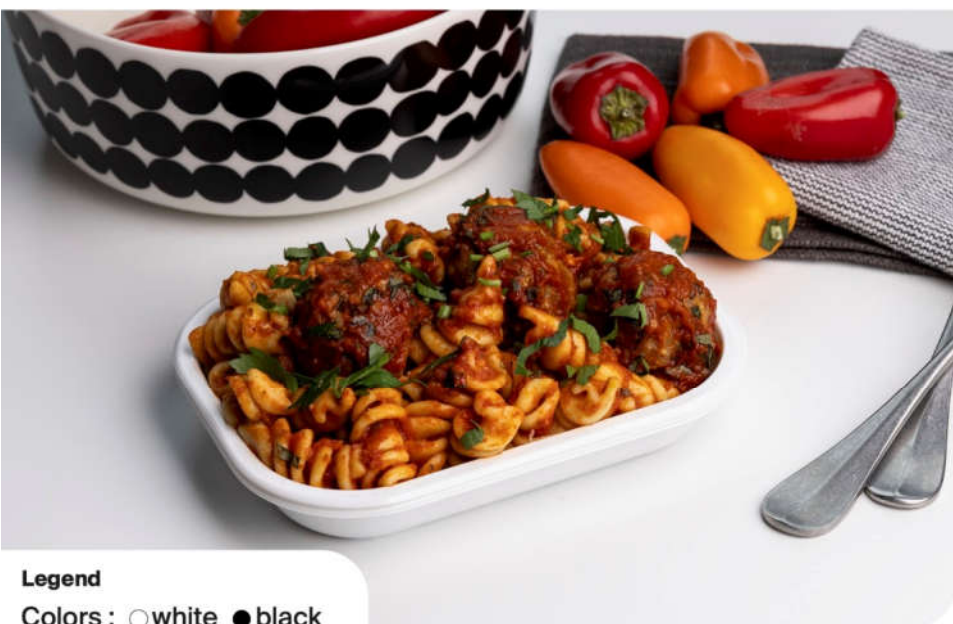

SIZE (in)

6.7 x 5 x 1.5

QTY/CS : 500

Description

Single portion
Scellable
22 oz

SIZE (in)

6.7 x 5 x 1.8

QTY/CS : 500